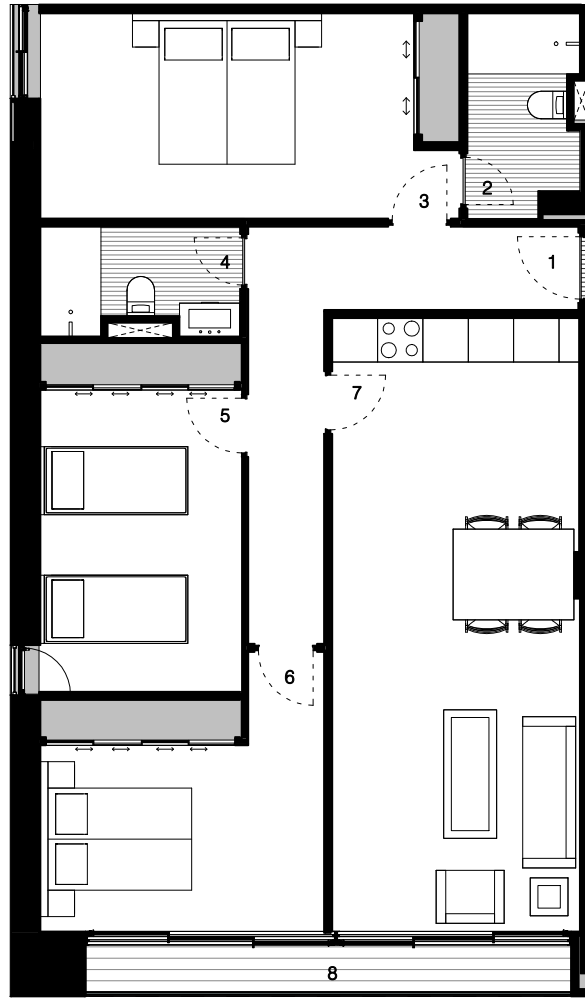

ARENGO'S GARDENS

APARTMENT LAYOUT
1 : 100

AREA AND DIMENSIONS
1 : 100

APARTMENT LOCATION. FOURTH FLOOR
1 : 500

409 - ROOM LEGEND		
Number	Room	Area
1	Hall	9.22 m ²
2	Bathroom 01	3.70 m ²
3	Bedroom 01	13.93 m ²
4	Bathroom 02	3.55 m ²
5	Bedroom 02	10.53 m ²
6	Bedroom 03	10.46 m ²
7	Living - Dining - Kitchen	26.48 m ²
8	Terrace	4.37 m ²

409 - GROSS AREA		
Floor plan	Apartment	Area
06. Fourth Floor	Gross Area	95.32 m ²
06. Fourth Floor	Terrace	5.39 m ²
TOTAL GROSS AREA		100.71 m ²

409 - NET AREA		
Floor plan	Apartment	Area
06. Fourth Floor	409	82.23 m ²
TOTAL NET AREA		82.23 m ²