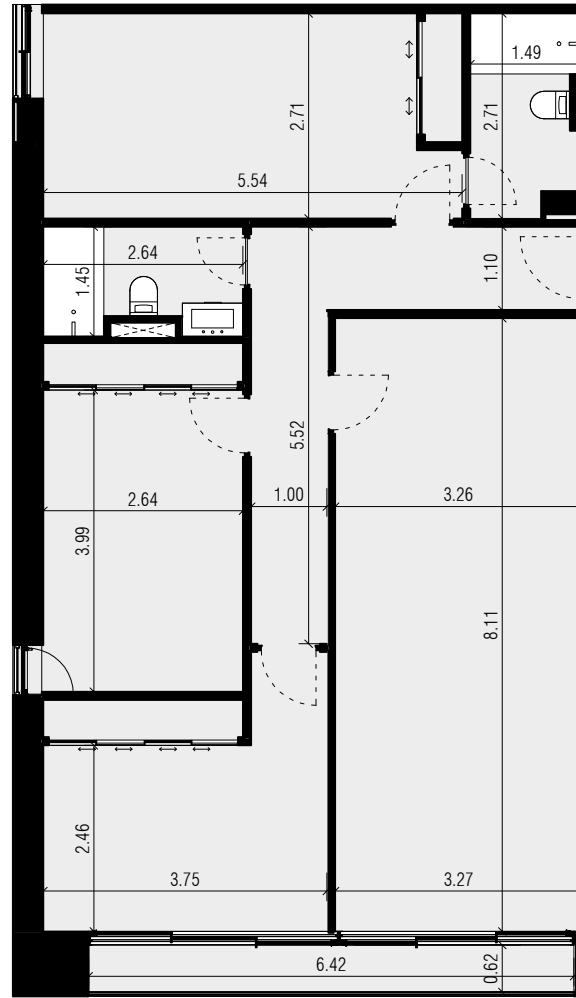

ARENGO'S GARDENS

APARTMENT LAYOUT
1 : 100

AREA AND DIMENSIONS
1 : 100

APARTMENT LOCATION. FOURTH FLOOR
1 : 500

409 - ROOM LEGEND		
Number	Room	Area
1	Hall	9.22 m ²
2	Bathroom 01	3.70 m ²
3	Bedroom 01	13.93 m ²
4	Bathroom 02	3.55 m ²
5	Bedroom 02	10.53 m ²
6	Bedroom 03	10.46 m ²
7	Living - Dining - Kitchen	26.48 m ²
8	Terrace	4.37 m ²

409 - GROSS AREA		
Floor plan	Apartment	Area
06. Fourth Floor	Gross Area	95.32 m ²
06. Fourth Floor	Terrace	5.39 m ²
TOTAL GROSS AREA		100.71 m ²

409 - NET AREA		
Floor plan	Apartment	Area
06. Fourth Floor	409	82.23 m ²
TOTAL NET AREA		82.23 m ²