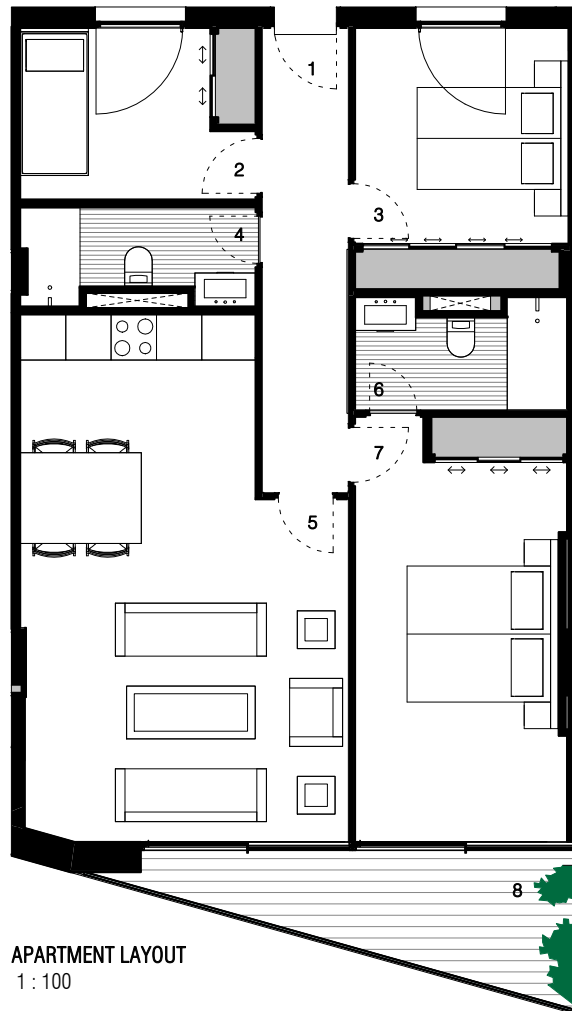

ARENGO'S GARDENS

212 - ROOM LEGEND		
Number	Room	Area
1	Hall	6.74 m ²
2	Bedroom 01	6.22 m ²
3	Bedroom 02	8.04 m ²
4	Bathroom 01	3.59 m ²
5	Living - Kitchen	26.92 m ²
6	Bathroom 02	3.80 m ²
7	Bedroom 03	14.31 m ²
8	Terrace	6.07 m ²

212 - GROSS AREA		
Floor plan	Apartment	Area
04. Second Floor	Gross Area	85.73 m ²
04. Second Floor	Terrace	6.37 m ²
TOTAL GROSS AREA		92.10 m ²

212 - NET AREA		
Floor plan	Apartment	Area
04. Second Floor	212	75.69 m ²
TOTAL NET AREA		75.69 m ²