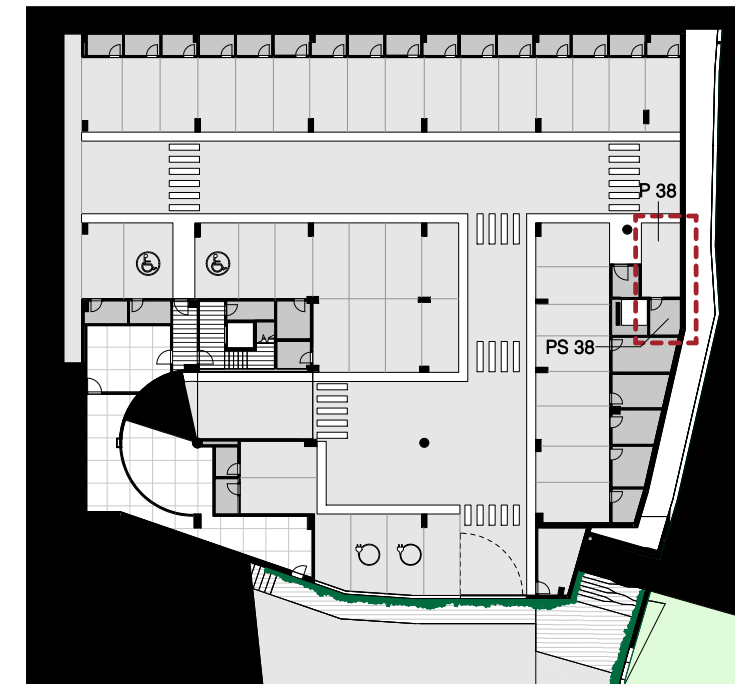

ARENGO'S GARDENS

212 - ROOM LEGEND		
Number	Room	Area
1	Hall	6.74 m ²
2	Bedroom 01	6.22 m ²
3	Bedroom 02	8.04 m ²
4	Bathroom 01	3.59 m ²
5	Living - Kitchen	26.92 m ²
6	Bathroom 02	3.80 m ²
7	Bedroom 03	14.31 m ²
8	Terrace	6.07 m ²

212 - GROSS AREA		
Floor plan	Apartment	Area
04. Second Floor	Gross Area	85.73 m ²
04. Second Floor	Terrace	6.37 m ²
TOTAL GROSS AREA		92.10 m ²

212 - NET AREA		
Floor plan	Apartment	Area
04. Second Floor	212	75.69 m ²
TOTAL NET AREA		75.69 m ²