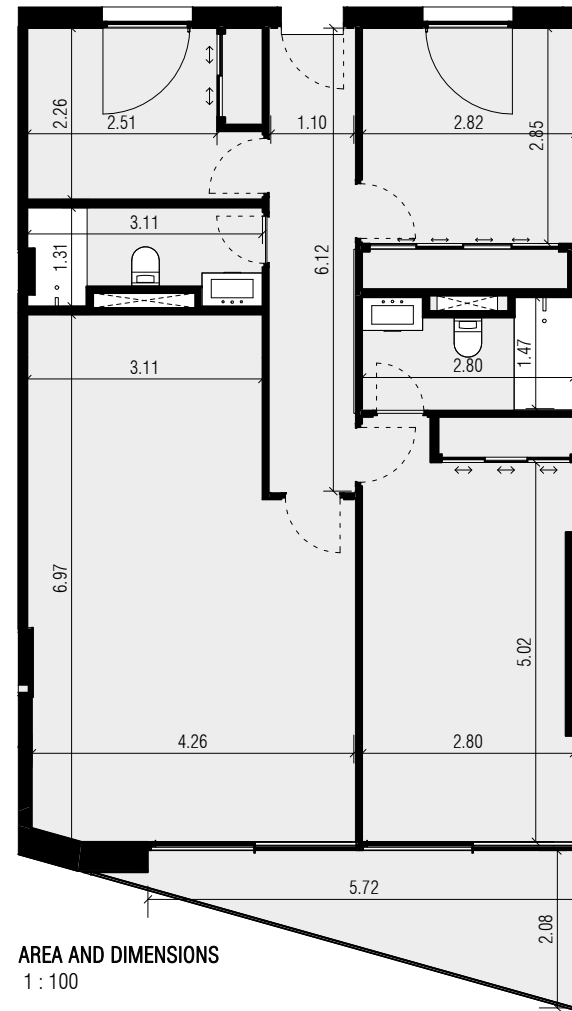

ARENGO'S GARDENS

212 - ROOM LEGEND		
Number	Room	Area
1	Hall	6.74 m ²
2	Bedroom 01	6.22 m ²
3	Bedroom 02	8.04 m ²
4	Bathroom 01	3.59 m ²
5	Living - Kitchen	26.92 m ²
6	Bathroom 02	3.80 m ²
7	Bedroom 03	14.31 m ²
8	Terrace	6.07 m ²

212 - GROSS AREA		
Floor plan	Apartment	Area
04. Second Floor	Gross Area	85.73 m ²
04. Second Floor	Terrace	6.37 m ²
TOTAL GROSS AREA		92.10 m ²

212 - NET AREA		
Floor plan	Apartment	Area
04. Second Floor	212	75.69 m ²
TOTAL NET AREA		75.69 m ²